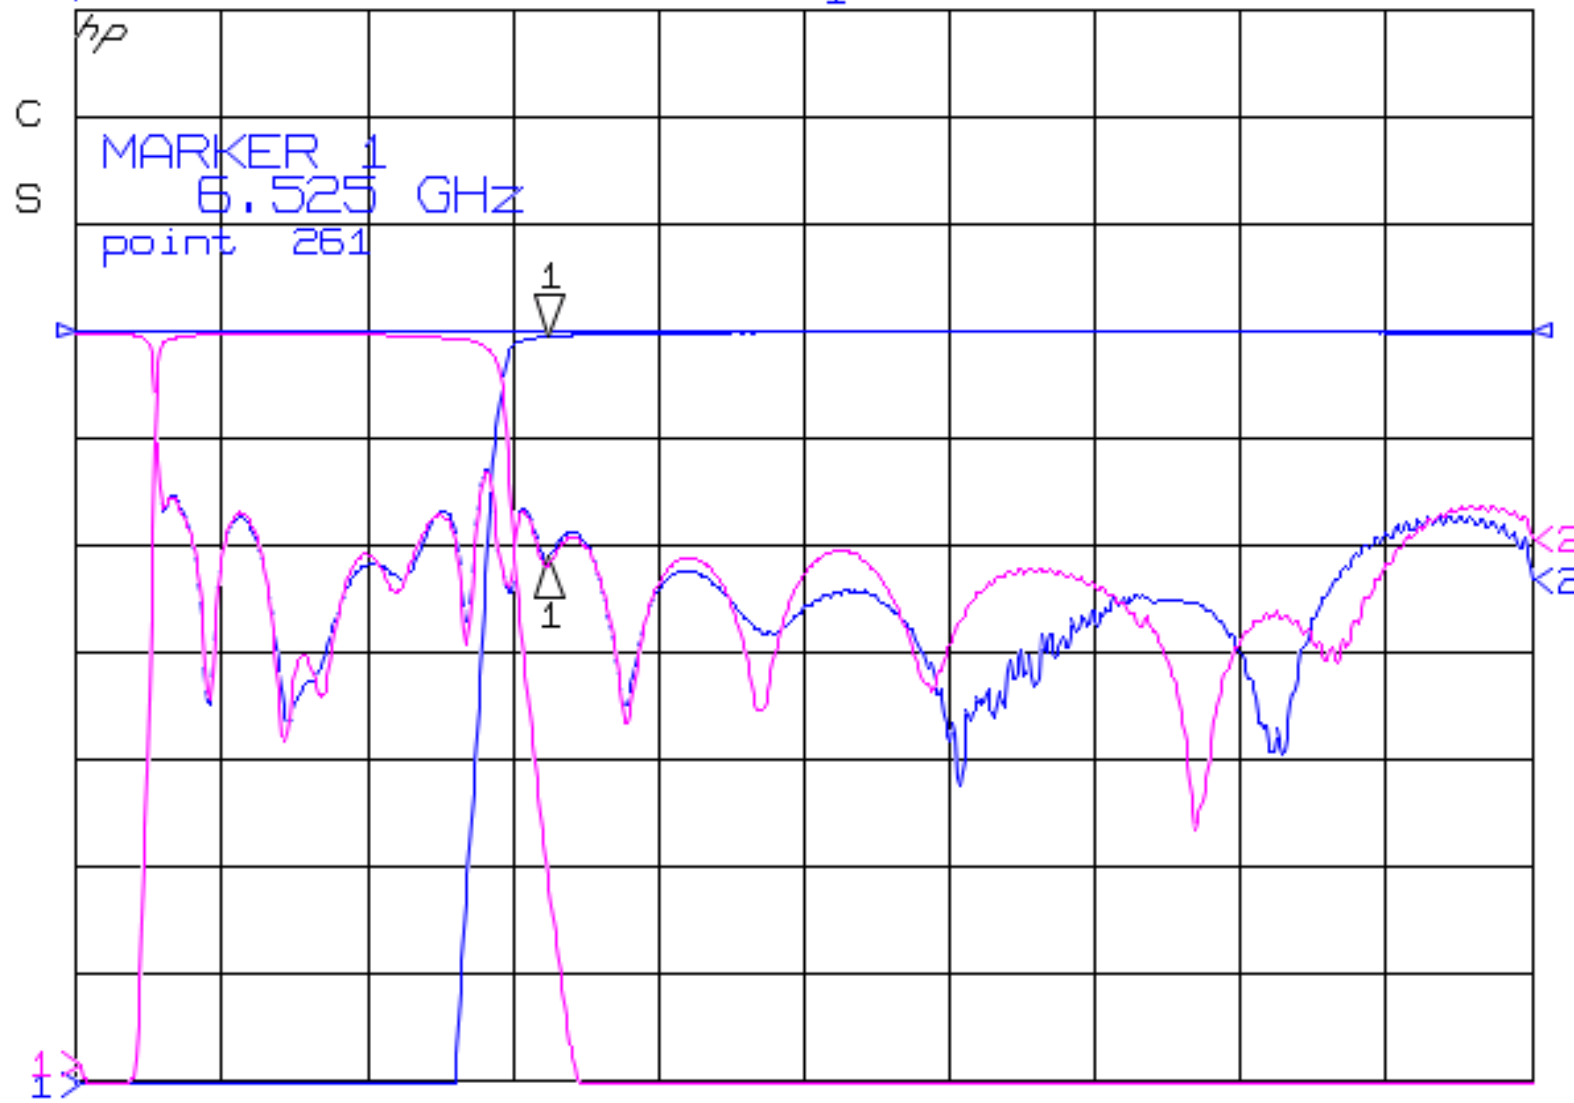

▶ S₂₁
REF 0.0 dB
1 10.0 dB/
▽ -0.5503 dB

log MAG

S₁₁
REF 0.0 dB
△ 10.0 dB/
1 -21.021 dB

log MAG

▶ MARKER 1
6.525 GHz
-0.5503 dB

H 8 3 8

START
1.000000000 GHz

STOP
18.000000000 GHz