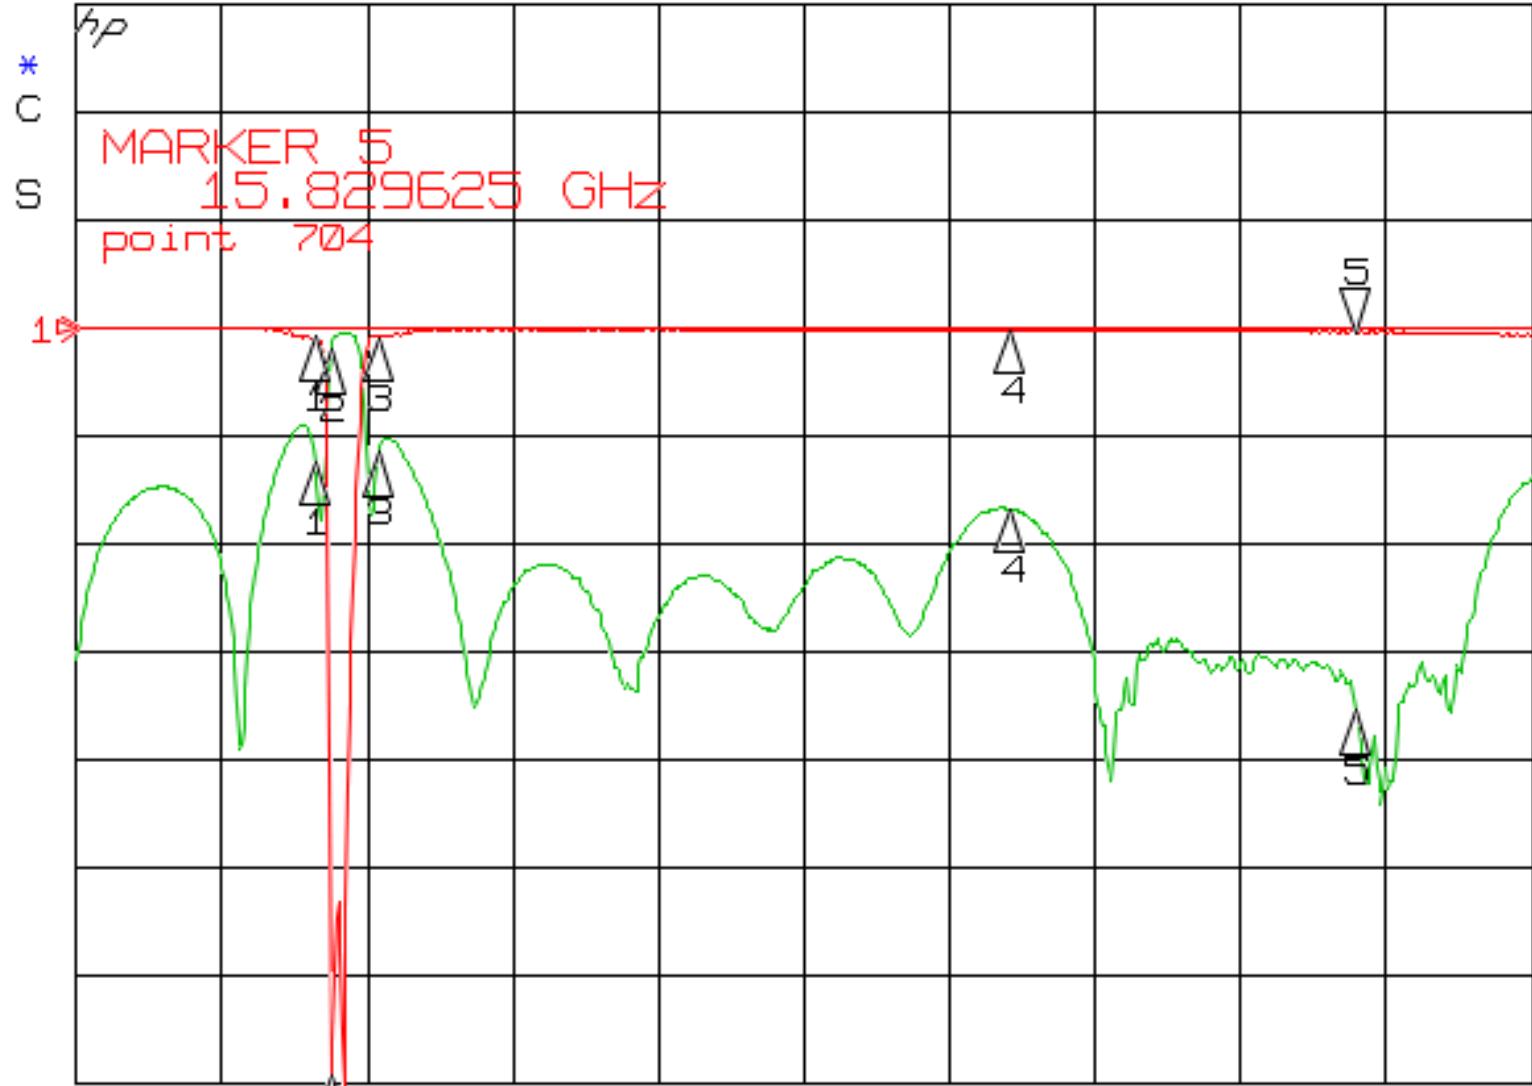

► S₂₁
REF 0.0 dB
S 10.0 dB/
▽ -0.4440 dB

log MAG

S₁₁
REF 0.0 dB
△ 10.0 dB/
S -35.518 dB

log MAG

MARKER 1
3.0311 GHz
-0.9268 dB

MARKER 2
3.2325 GHz
-69.34 dB

MARKER 3
3.8142 GHz
-0.9433 dB

MARKER 4
11.578 GHz
-0.2561 dB

MARKER 5
15.829 GHz
-0.4440 dB

B53p3AH1B

02 DEC 16
07:36:01