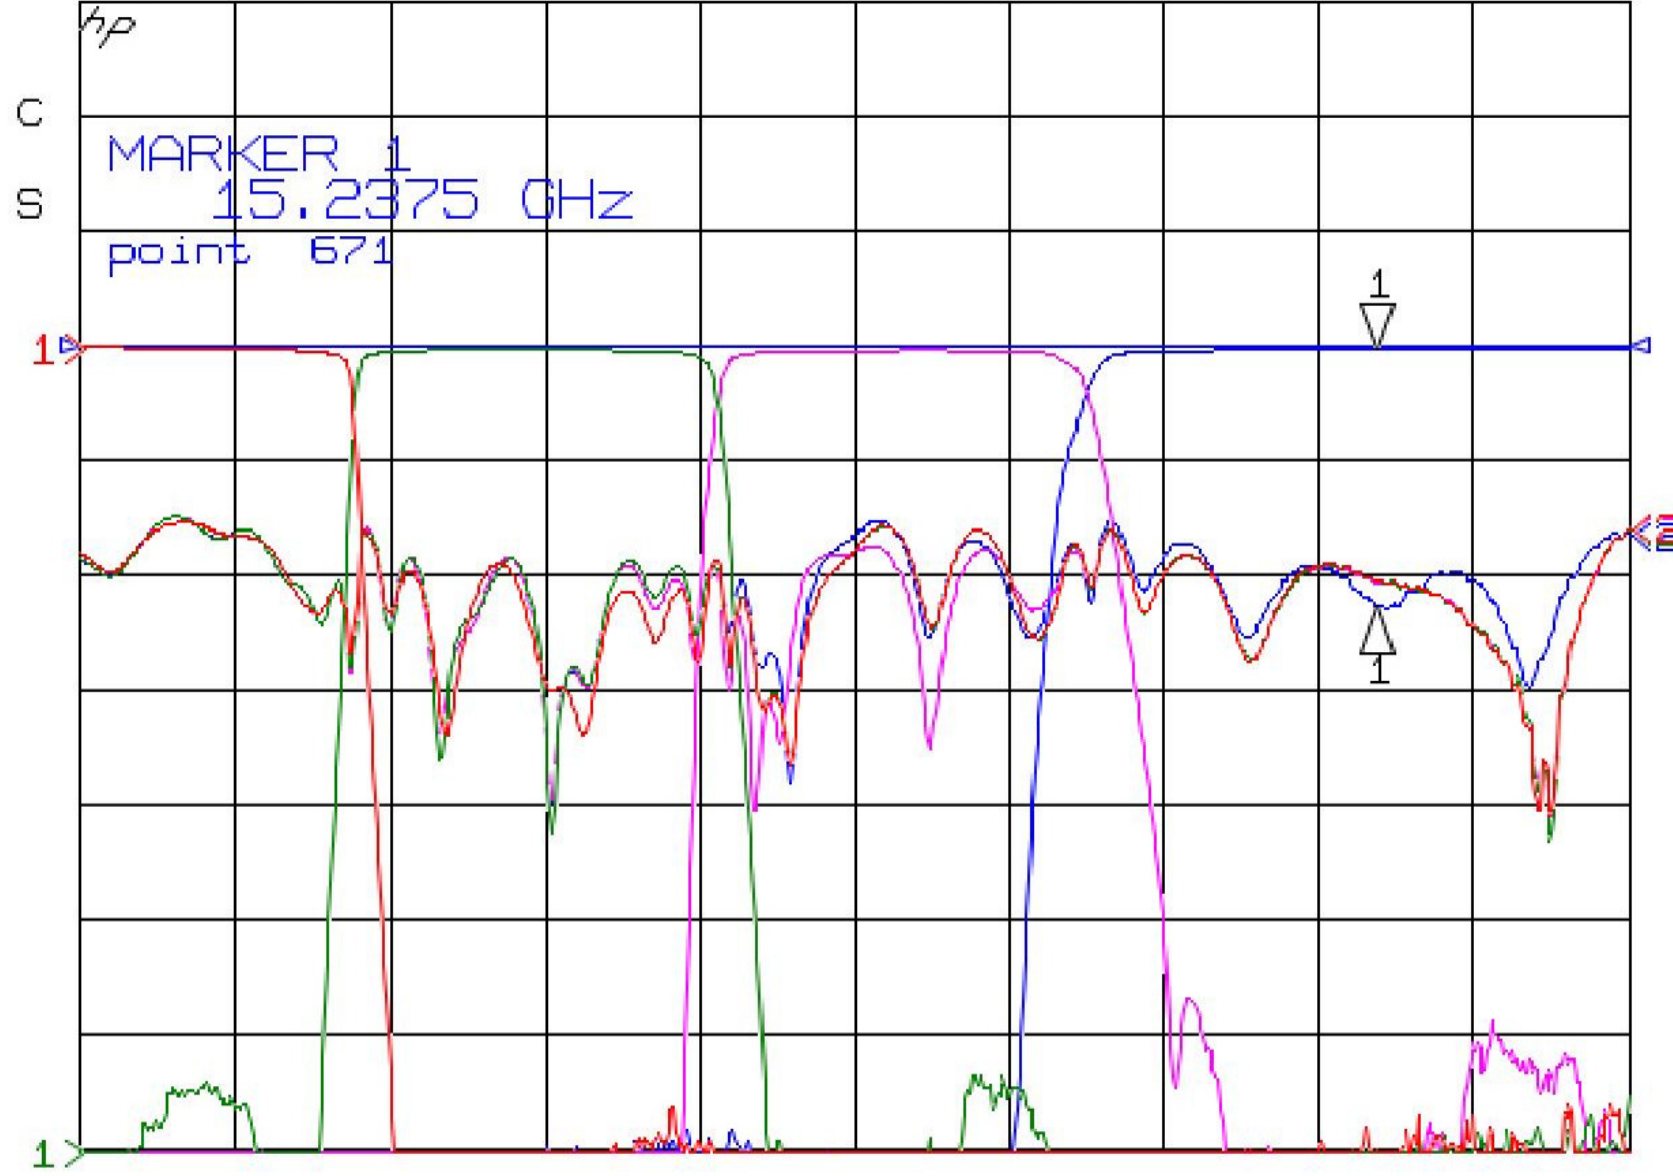

S₂₁
REF 0.0 dB
1 10.0 dB/
1 -0.2608 dB

log MAG

S₁₁
REF 0.0 dB
1 10.0 dB/
1 -22.766 dB

log MAG

MARKER 1
15.237 GHz
-0.2608 dB

START
1.000000000 GHz

STOP
18.000000000 GHz

28 NOV 18
09:35:03